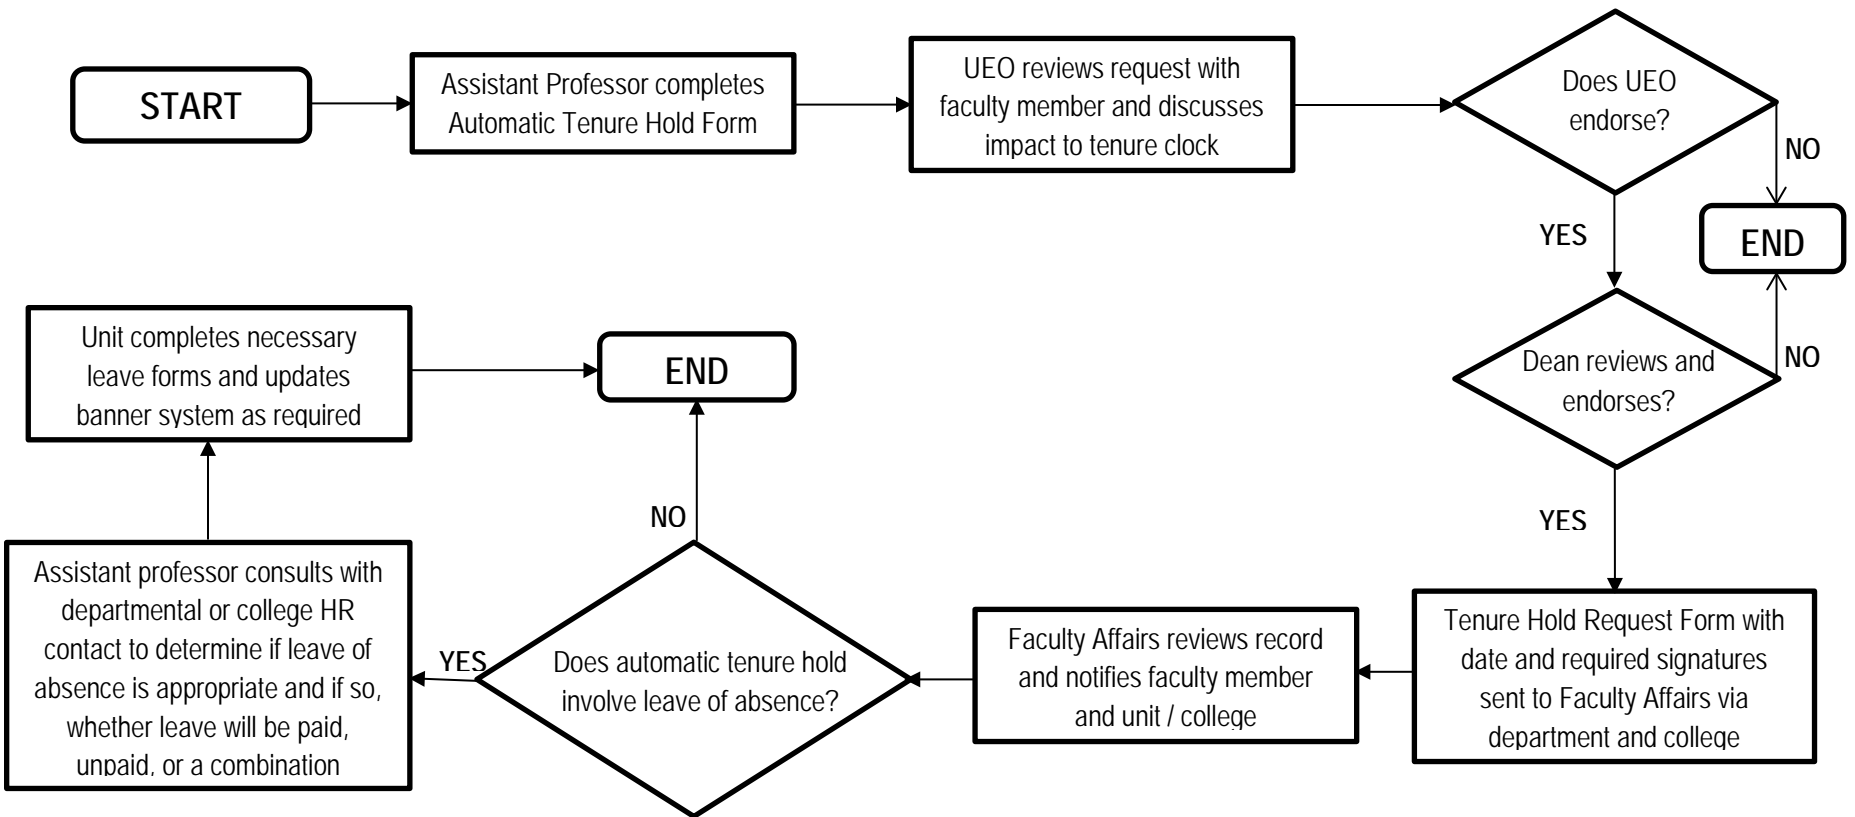

AUTOMATIC TENURE HOLD

Legend:
UEO = Unit Executive Officer

Reference(s):
[UIC FPPG: 303—Tenure Hold Policy](#)